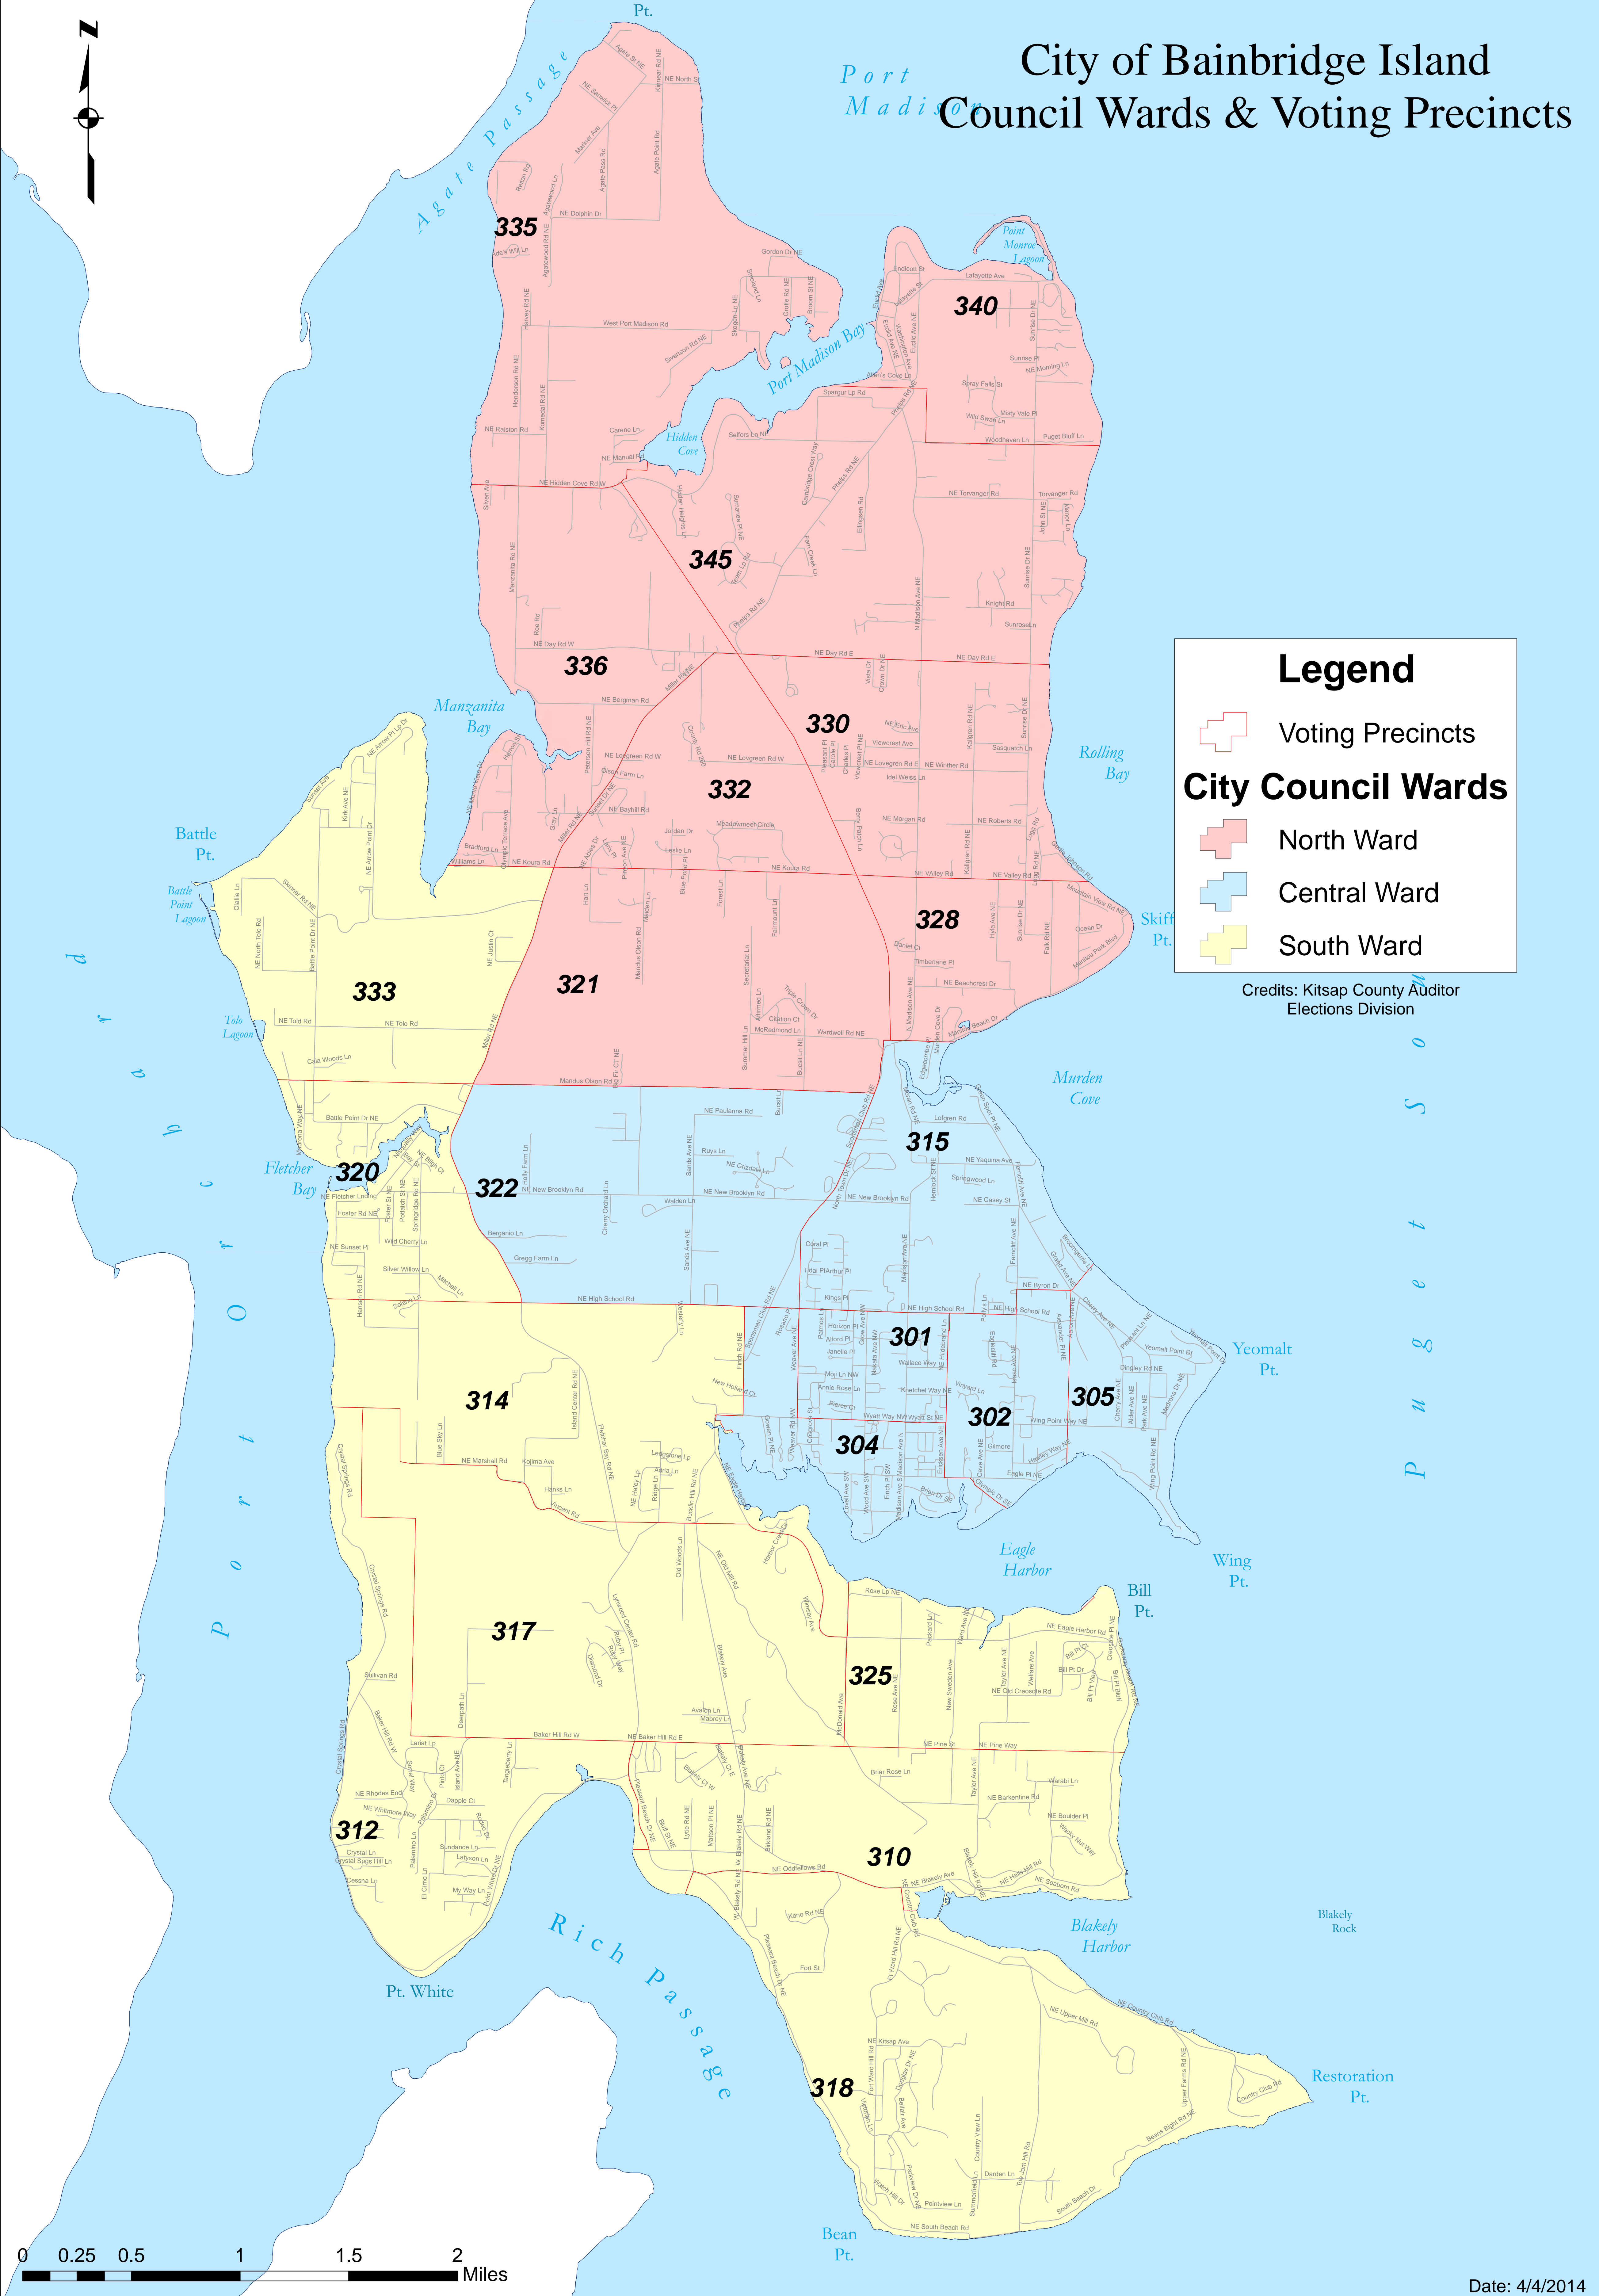

City of Bainbridge Island Council Wards & Voting Precincts

Legend

-  Voting Precincts
- City Council Wards**
-  North Ward
-  Central Ward
-  South Ward

Credits: Kitsap County Auditor Elections Division