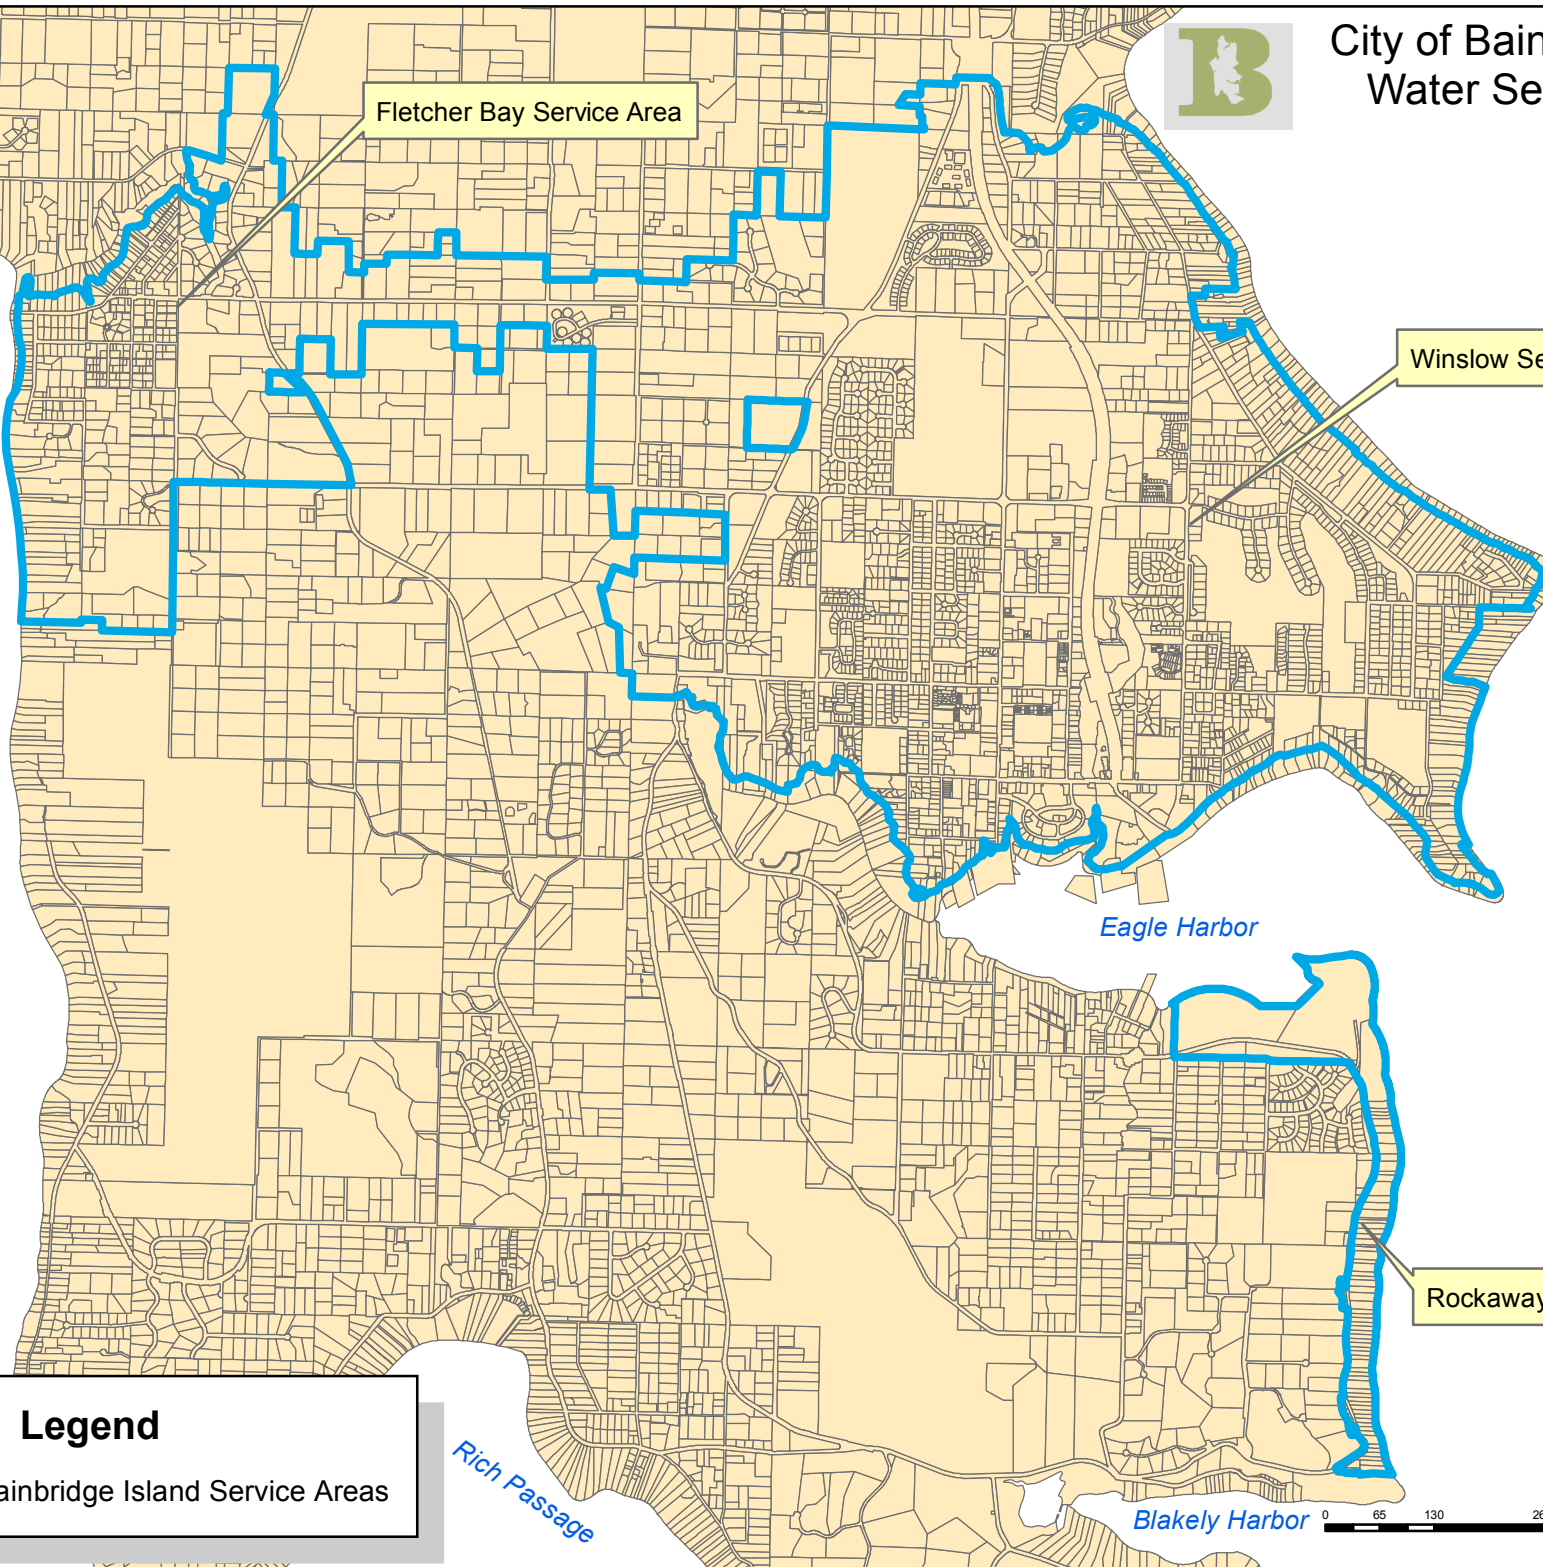

# City of Bainbridge Island Water Service Areas

Fletcher Bay Service Area

Winslow Service Area

Rockaway Beach Service Area

*Port Orchard Bay*

*Eagle Harbor*

*Puget Sound*

*Rich Passage*

*Blakely Harbor*

## Legend

 City of Bainbridge Island Service Areas